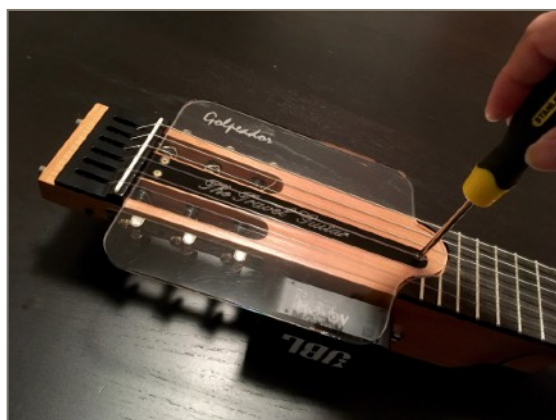

## MOOV Golpeador - Installation instructions

Thank you for purchasing Moov golpeador. In order to fit it on your Moov - travel guitar please follow the next steps:

- 1) On the MOOV Travel Guitar, unscrew the three screws of the central cap and put it out.

- 2) Place the golpeador and screw it with the three longer screws that are included. If you like you can place also the cap above the Golpeador and screw them together but not too tight because the cap is a thin piece of wood and it might break.